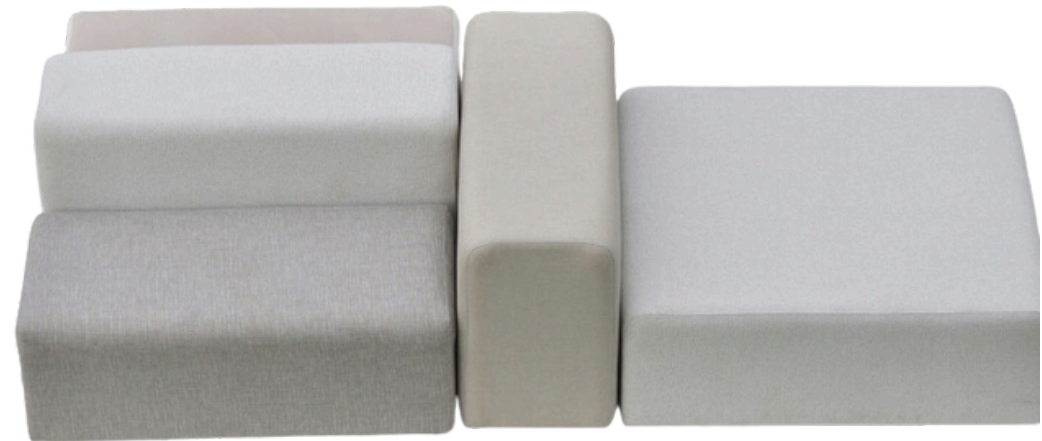

Modular Collection

MODULAR COLLECTION
10 PIECE
QUANTITY 1
R4 400

MODULAR COLLECTION
5 PIECE
QUANTITY 2
R2 200